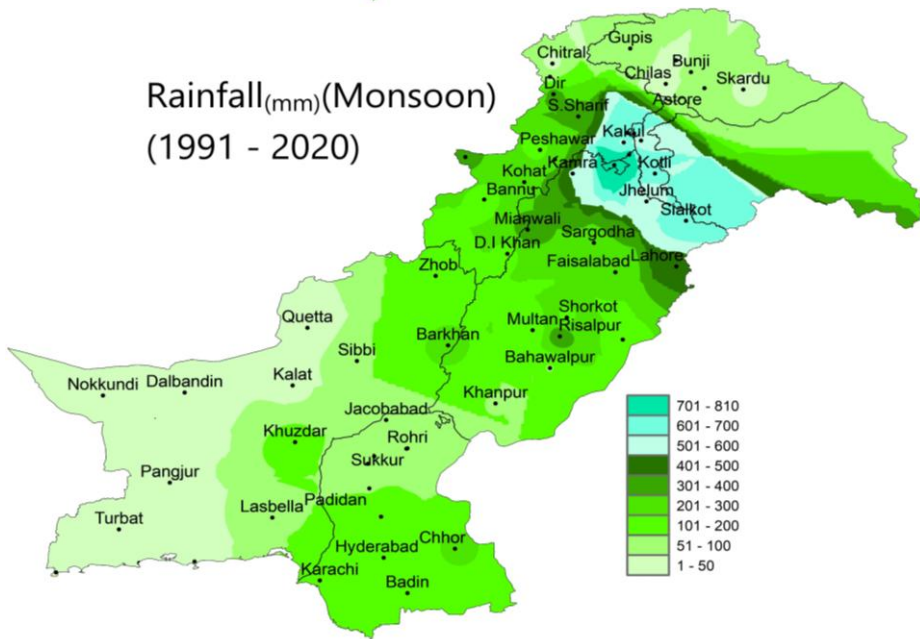

AGRO-CLIMATE OF PAKISTAN (1991-2020)

$T_{(min)}$ (Kharif)
(1991-2020)

$T_{(min)}$ (Rabi)
(1991-2020)

$T_{(min)}$ (Monsoon)
(1991-2020)

$T_{(min)}$ (Annual)
(1991-2020)

$T_{(max)}$ (Kharif)
(1991 - 2020)

$T_{(max)}$ (Rabi)
(1991 - 2020)

$T_{(max)}$ (Monsoon)
(1991-2020)

$T_{(max)}$ (Annual)
(1991-2020)

Rainfall(mm)(Kharif)
(1991 - 2020)

Rainfall(mm)(Rabi)
(1991 - 2020)

Rainfall(mm)(Monsoon)
(1991 - 2020)

Rainfall(mm)(Annual)
(1991 - 2020)

RH(%) (Kharif)
(1991 - 2020)

RH(%) (Rabi)
(1991 - 2020)

RH(%) (Monsoon)
(1991 - 2020)

RH(%) (Annual)
(1991 - 2020)

ETo(mm/day)(Kharif)
(1991 - 2020)

ETo(mm/day)(Rabi)
(1991 - 2020)

ETo(mm/day)(Monsoon)
(1991 - 2020)