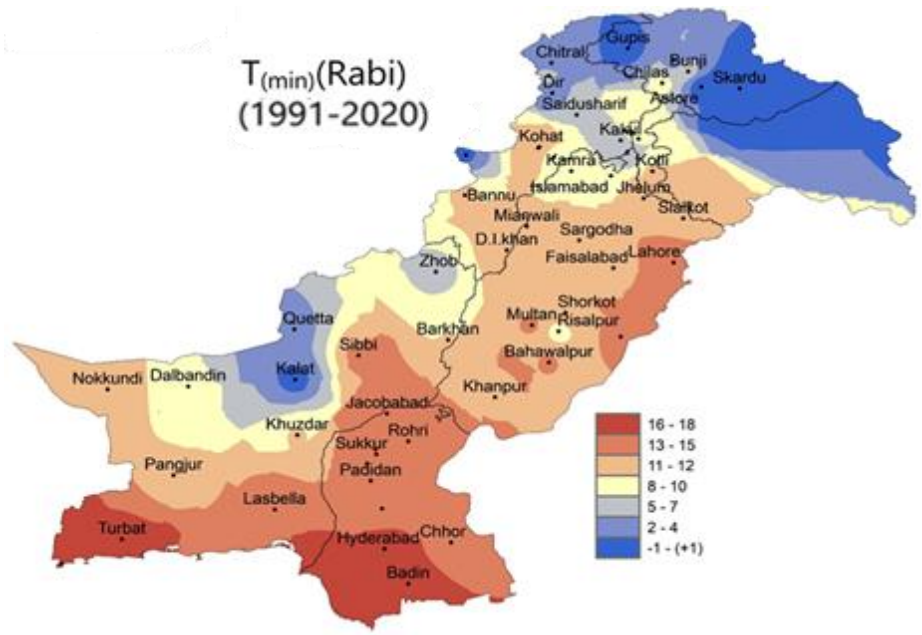

AGRO-CLIMATE OF PAKISTAN (1991-2020)

$T_{(min)}$ (Kharif)
(1991-2020)

$T_{(min)}$ (Rabi)
(1991-2020)

$T_{(min)}$ (Monsoon)
(1991-2020)

$T_{(min)}$ (Annual)
(1991-2020)

$T_{(max)}$ (Kharif)
(1991 - 2020)

$T_{(max)}$ (Rabi)
(1991 - 2020)

$T_{(max)}$ (Monsoon)
(1991-2020)

$T_{(max)}$ (Annual)
(1991-2020)

Rainfall(mm)(Kharif)
(1991 - 2020)

Rainfall(mm)(Rabi)
(1991 - 2020)

Rainfall(mm)(Monsoon)
(1991 - 2020)

Rainfall(mm)(Annual)
(1991 - 2020)