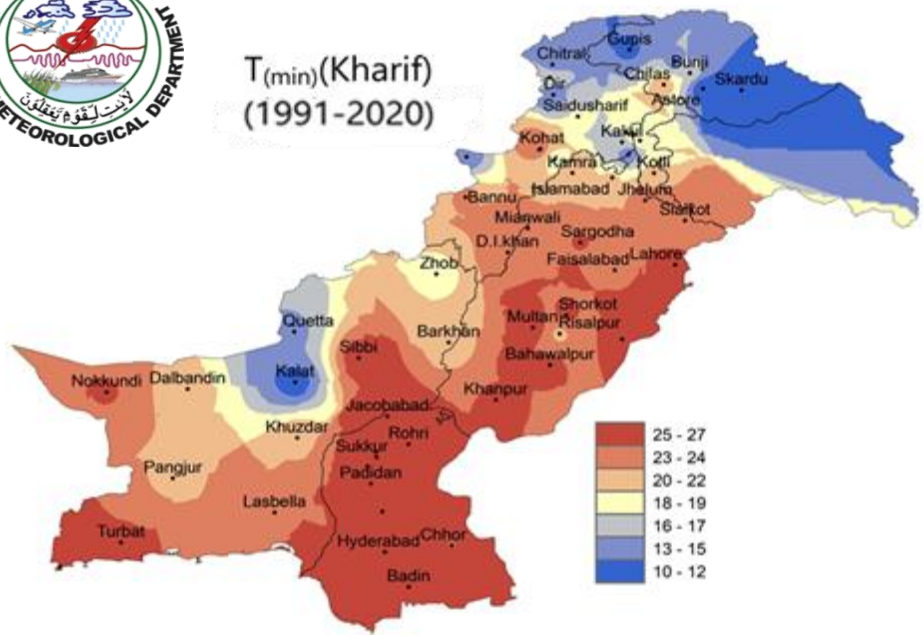

AGRO-CLIMATE OF PAKISTAN (1991-2020)

$T_{(min)}$ (Kharif)
(1991-2020)

$T_{(min)}$ (Rabi)
(1991-2020)

$T_{(min)}$ (Monsoon)
(1991-2020)

$T_{(min)}$ (Annual)
(1991-2020)

$T_{(max)}$ (Kharif)
(1991 - 2020)

$T_{(max)}$ (Rabi)
(1991 - 2020)

$T_{(max)}$ (Monsoon)
(1991-2020)

$T_{(max)}$ (Annual)
(1991-2020)

Rainfall(mm)(Kharif)
(1991 - 2020)

Rainfall(mm)(Rabi)
(1991 - 2020)

Rainfall(mm)(Monsoon)
(1991 - 2020)

Rainfall(mm)(Annual)
(1991 - 2020)

RH(%) (Kharif)
(1991 - 2020)

RH(%) (Rabi)
(1991 - 2020)

RH(%) (Monsoon)
(1991 - 2020)

RH(%) (Annual)
(1991 - 2020)

ETo(mm/day)(Kharif)
(1991 - 2020)

ETo(mm/day)(Rabi)
(1991 - 2020)

ETo(mm/day)(Monsoon)
(1991 - 2020)

ETo(mm/day)(Annual)
(1991 - 2020)

Cloud_(octas)(Kharif)
(1991 - 2020)

Cloud_(octas)(Rabi)
(1991 - 2020)

Cloud_(octas)(Monsoon)
(1991 - 2020)

Cloud_(octas)(Annual)
(1991 - 2020)