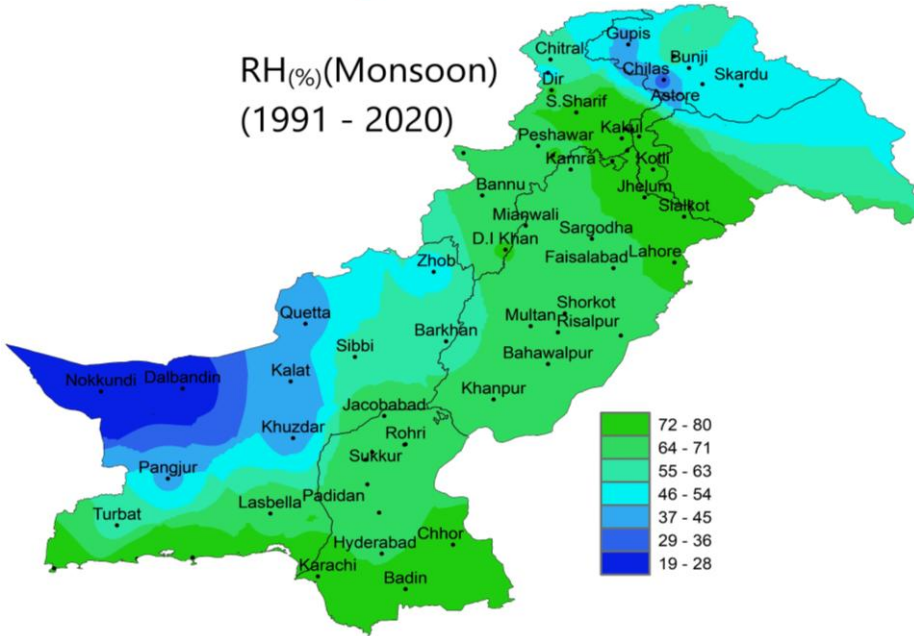

AGRO-CLIMATE OF PAKISTAN (1991-2020)

$T_{(min)}$ (Kharif)
(1991-2020)

$T_{(min)}$ (Rabi)
(1991-2020)

$T_{(min)}$ (Monsoon)
(1991-2020)

$T_{(min)}$ (Annual)
(1991-2020)

$T_{(max)}$ (Kharif)
(1991 - 2020)

$T_{(max)}$ (Rabi)
(1991 - 2020)

$T_{(max)}$ (Monsoon)
(1991-2020)

$T_{(max)}$ (Annual)
(1991-2020)

Rainfall(mm)(Kharif)
(1991 - 2020)

Rainfall(mm)(Rabi)
(1991 - 2020)

Rainfall(mm)(Monsoon)
(1991 - 2020)

Rainfall(mm)(Annual)
(1991 - 2020)

RH(%) (Kharif)
(1991 - 2020)

RH(%) (Rabi)
(1991 - 2020)

RH(%) (Monsoon)
(1991 - 2020)

RH(%) (Annual)
(1991 - 2020)

ETo(mm/day)(Kharif)
(1991 - 2020)

ETo(mm/day)(Rabi)
(1991 - 2020)

ETo(mm/day)(Monsoon)
(1991 - 2020)

ETo(mm/day)(Annual)
(1991 - 2020)

Cloud_(octas)(Kharif)
(1991 - 2020)

Cloud_(octas)(Rabi)
(1991 - 2020)

Cloud_(octas)(Monsoon)
(1991 - 2020)

Cloud_(octas)(Annual)
(1991 - 2020)