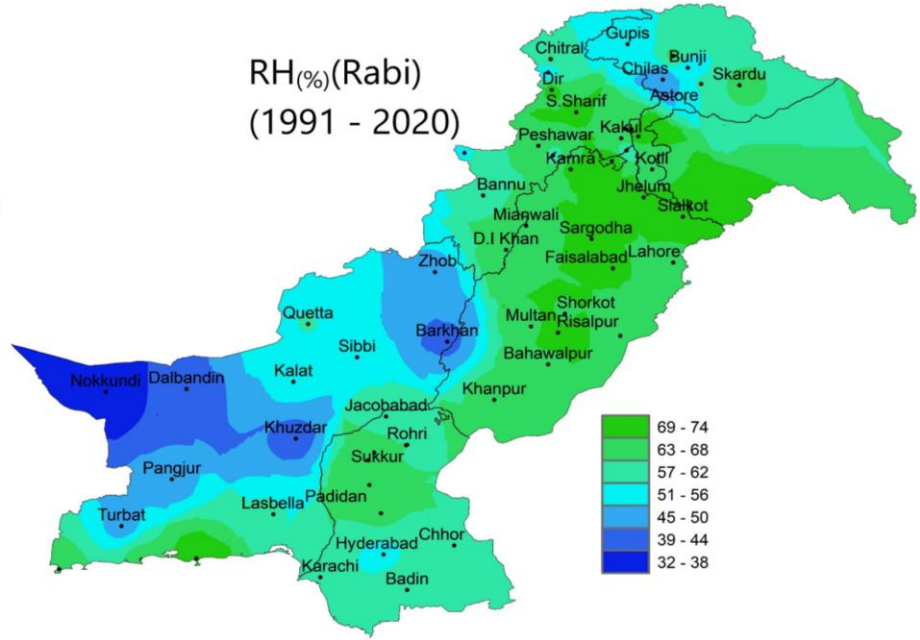

AGRO-CLIMATE OF PAKISTAN (1991-2020)

$T_{(min)}$ (Kharif)
(1991-2020)

$T_{(min)}$ (Rabi)
(1991-2020)

$T_{(min)}$ (Monsoon)
(1991-2020)

$T_{(min)}$ (Annual)
(1991-2020)

$T_{(max)}$ (Kharif)
(1991 - 2020)

$T_{(max)}$ (Rabi)
(1991 - 2020)

$T_{(max)}$ (Monsoon)
(1991-2020)

$T_{(max)}$ (Annual)
(1991-2020)

Rainfall(mm)(Kharif)
(1991 - 2020)

Rainfall(mm)(Rabi)
(1991 - 2020)

Rainfall(mm)(Monsoon)
(1991 - 2020)

Rainfall(mm)(Annual)
(1991 - 2020)

RH(%) (Kharif)
(1991 - 2020)

RH(%) (Rabi)
(1991 - 2020)

RH(%) (Monsoon)
(1991 - 2020)

RH(%) (Annual)
(1991 - 2020)

ETo(mm/day)(Kharif)
(1991 - 2020)

ETo(mm/day)(Rabi)
(1991 - 2020)

ETo(mm/day)(Monsoon)
(1991 - 2020)

ETo(mm/day)(Annual)
(1991 - 2020)

Cloud_(octas)(Kharif)
(1991 - 2020)

Cloud_(octas)(Rabi)
(1991 - 2020)

Cloud_(octas)(Monsoon)
(1991 - 2020)

Cloud_(octas)(Annual)
(1991 - 2020)