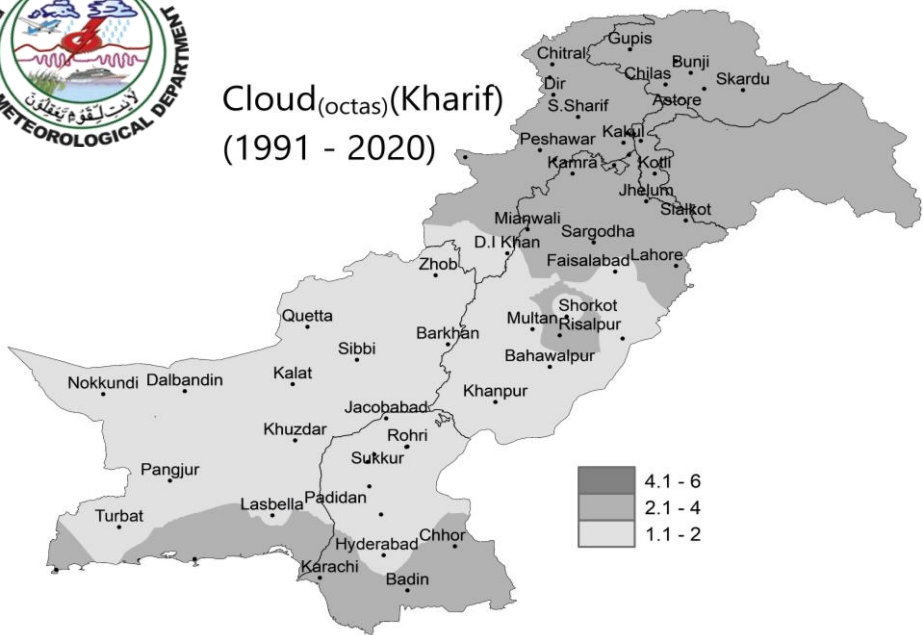

$T_{(max)}$ (Monsoon)
(1991-2020)

$T_{(max)}$ (Annual)
(1991-2020)

Rainfall(mm)(Kharif)
(1991 - 2020)

Rainfall(mm)(Rabi)
(1991 - 2020)

Rainfall(mm)(Monsoon)
(1991 - 2020)

Rainfall(mm)(Annual)
(1991 - 2020)

RH(%) (Kharif)
(1991 - 2020)

RH(%) (Rabi)
(1991 - 2020)

RH(%) (Monsoon)
(1991 - 2020)

RH(%) (Annual)
(1991 - 2020)

ETo(mm/day)(Kharif)
(1991 - 2020)

ETo(mm/day)(Rabi)
(1991 - 2020)

ETo(mm/day)(Monsoon)
(1991 - 2020)

ETo(mm/day)(Annual)
(1991 - 2020)

Cloud_(octas)(Kharif)
(1991 - 2020)

Cloud_(octas)(Rabi)
(1991 - 2020)

Cloud_(octas)(Monsoon)
(1991 - 2020)

Cloud_(octas)(Annual)
(1991 - 2020)