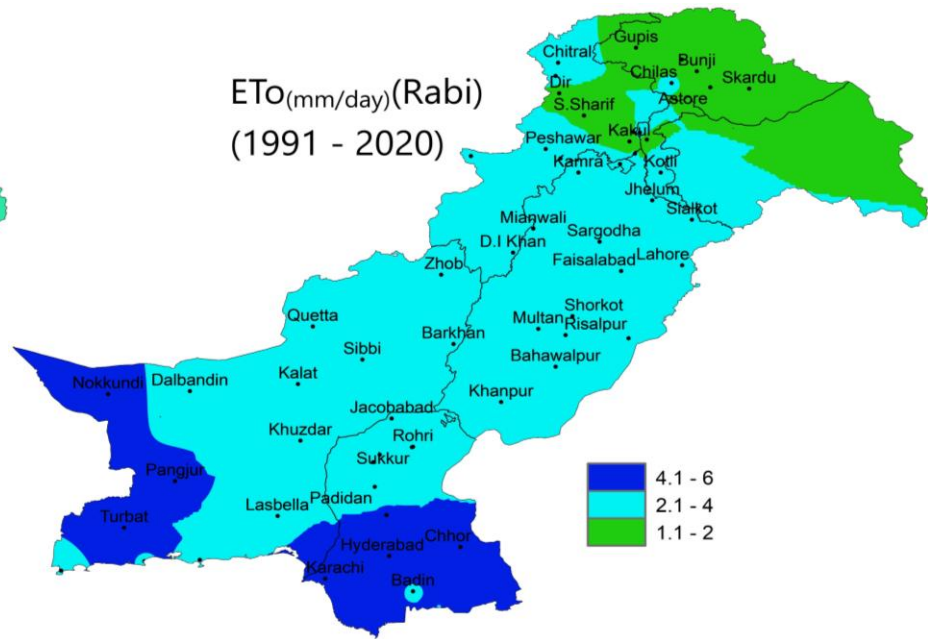

$T_{(max)}$ (Monsoon)
(1991-2020)

$T_{(max)}$ (Annual)
(1991-2020)

Rainfall(mm)(Kharif)
(1991 - 2020)

Rainfall(mm)(Rabi)
(1991 - 2020)

Rainfall(mm)(Monsoon)
(1991 - 2020)

Rainfall(mm)(Annual)
(1991 - 2020)

RH(%) (Kharif)
(1991 - 2020)

RH(%) (Rabi)
(1991 - 2020)

RH(%) (Monsoon)
(1991 - 2020)

RH(%) (Annual)
(1991 - 2020)

ETo(mm/day)(Kharif)
(1991 - 2020)

ETo(mm/day)(Rabi)
(1991 - 2020)

ETo(mm/day)(Monsoon)
(1991 - 2020)

ETo(mm/day)(Annual)
(1991 - 2020)

Cloud_(octas)(Kharif)
(1991 - 2020)

Cloud_(octas)(Rabi)
(1991 - 2020)

Cloud_(octas)(Monsoon)
(1991 - 2020)

Cloud_(octas)(Annual)
(1991 - 2020)