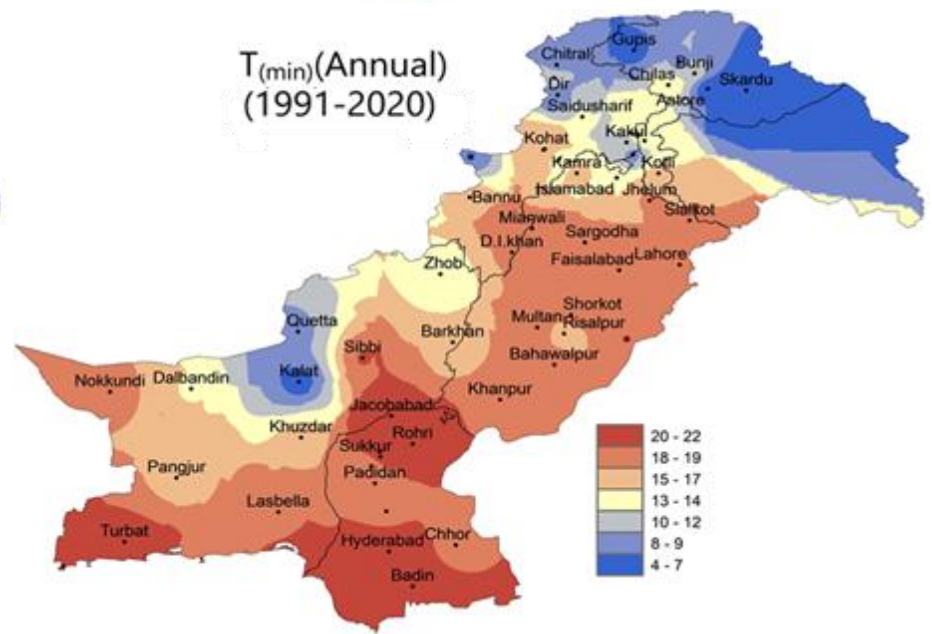

AGRO-CLIMATE OF PAKISTAN (1991-2020)

$T_{(min)}$ (Kharif)
(1991-2020)

$T_{(min)}$ (Rabi)
(1991-2020)

$T_{(min)}$ (Monsoon)
(1991-2020)

$T_{(min)}$ (Annual)
(1991-2020)

$T_{(max)}$ (Kharif)
(1991 - 2020)

$T_{(max)}$ (Rabi)
(1991 - 2020)

$T_{(max)}$ (Monsoon)
(1991-2020)

$T_{(max)}$ (Annual)
(1991-2020)

Rainfall(mm)(Kharif)
(1991 - 2020)

Rainfall(mm)(Rabi)
(1991 - 2020)

Rainfall(mm)(Monsoon)
(1991 - 2020)

Rainfall(mm)(Annual)
(1991 - 2020)