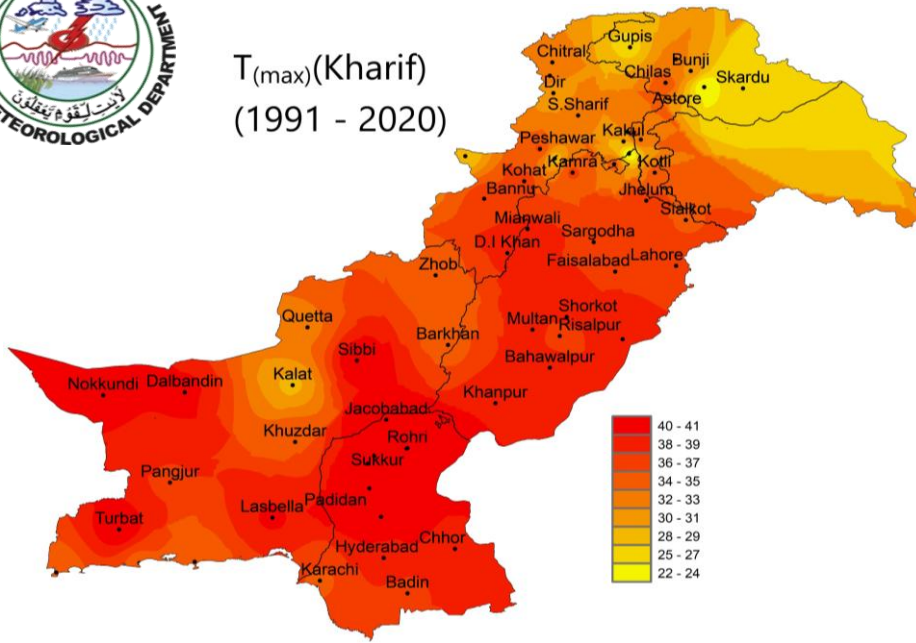

AGRO-CLIMATE OF PAKISTAN (1991-2020)

$T_{(min)}$ (Kharif)
(1991-2020)

$T_{(min)}$ (Rabi)
(1991-2020)

$T_{(min)}$ (Monsoon)
(1991-2020)

$T_{(min)}$ (Annual)
(1991-2020)

$T_{(max)}$ (Kharif)
(1991 - 2020)

$T_{(max)}$ (Rabi)
(1991 - 2020)

$T_{(max)}$ (Monsoon)
(1991-2020)

$T_{(max)}$ (Annual)
(1991-2020)

Rainfall(mm)(Kharif)
(1991 - 2020)

Rainfall(mm)(Rabi)
(1991 - 2020)

Rainfall(mm)(Monsoon)
(1991 - 2020)

Rainfall(mm)(Annual)
(1991 - 2020)