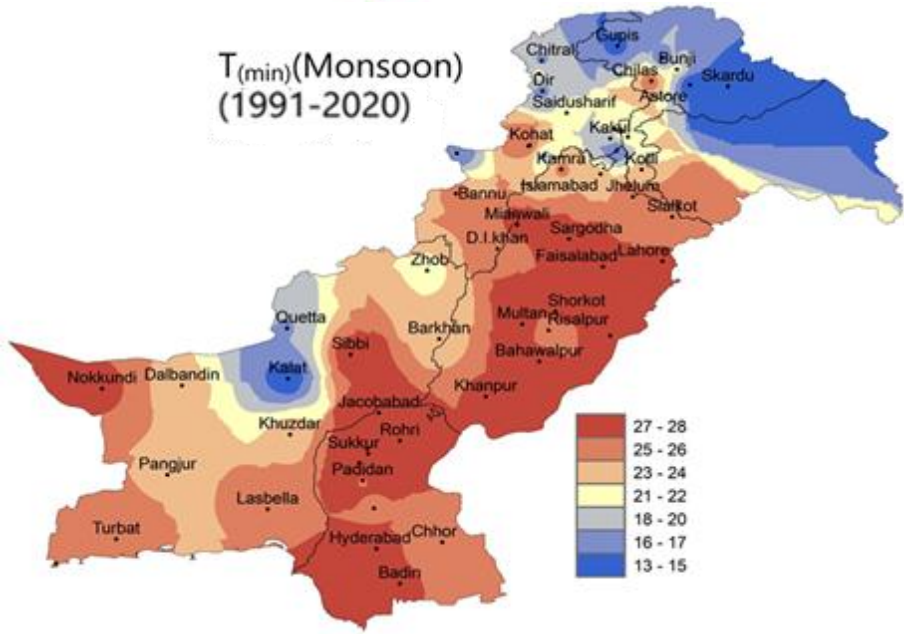

AGRO-CLIMATE OF PAKISTAN (1991-2020)

$T_{(min)}$ (Kharif)
(1991-2020)

$T_{(min)}$ (Rabi)
(1991-2020)

$T_{(min)}$ (Monsoon)
(1991-2020)

$T_{(min)}$ (Annual)
(1991-2020)

$T_{(max)}$ (Kharif)
(1991 - 2020)

$T_{(max)}$ (Rabi)
(1991 - 2020)

$T_{(max)}$ (Monsoon)
(1991-2020)

$T_{(max)}$ (Annual)
(1991-2020)

Rainfall(mm)(Kharif)
(1991 - 2020)

Rainfall(mm)(Rabi)
(1991 - 2020)

Rainfall(mm)(Monsoon)
(1991 - 2020)

Rainfall(mm)(Annual)
(1991 - 2020)

ETo(mm/day)(Annual)
(1991 - 2020)

Cloud_(octas)(Kharif)
(1991 - 2020)

Cloud_(octas)(Rabi)
(1991 - 2020)

Cloud_(octas)(Monsoon)
(1991 - 2020)

Cloud_(octas)(Annual)
(1991 - 2020)