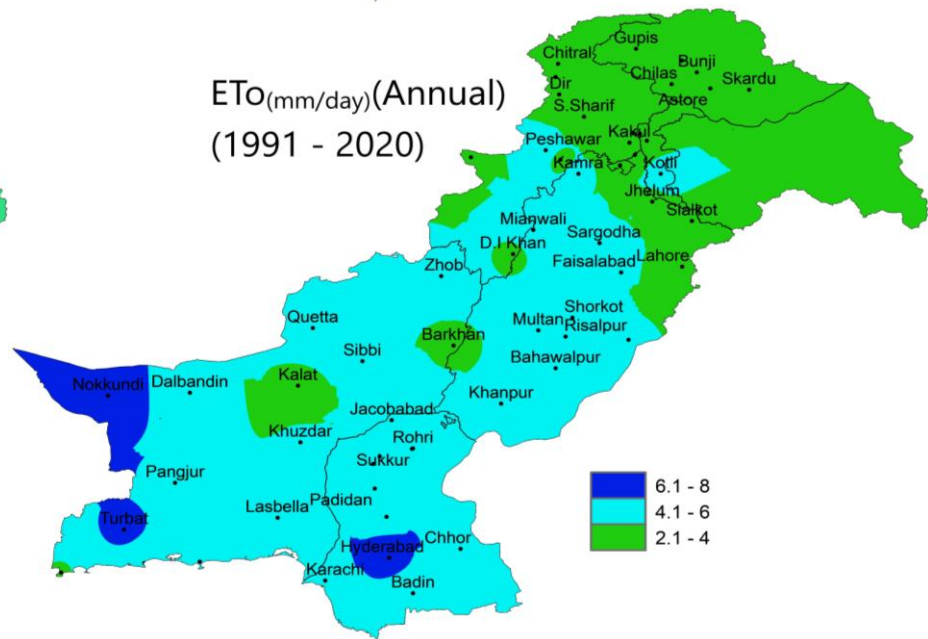

$T_{(max)}$ (Monsoon)
(1991-2020)

$T_{(max)}$ (Annual)
(1991-2020)

Rainfall(mm)(Kharif)
(1991 - 2020)

Rainfall(mm)(Rabi)
(1991 - 2020)

Rainfall(mm)(Monsoon)
(1991 - 2020)

Rainfall(mm)(Annual)
(1991 - 2020)

RH(%) (Kharif)
(1991 - 2020)

RH(%) (Rabi)
(1991 - 2020)

RH(%) (Monsoon)
(1991 - 2020)

RH(%) (Annual)
(1991 - 2020)

ETo(mm/day)(Kharif)
(1991 - 2020)

ETo(mm/day)(Rabi)
(1991 - 2020)

ETo(mm/day)(Monsoon)
(1991 - 2020)

ETo(mm/day)(Annual)
(1991 - 2020)

Cloud_(octas)(Kharif)
(1991 - 2020)

Cloud_(octas)(Rabi)
(1991 - 2020)

Cloud_(octas)(Monsoon)
(1991 - 2020)

Cloud_(octas)(Annual)
(1991 - 2020)