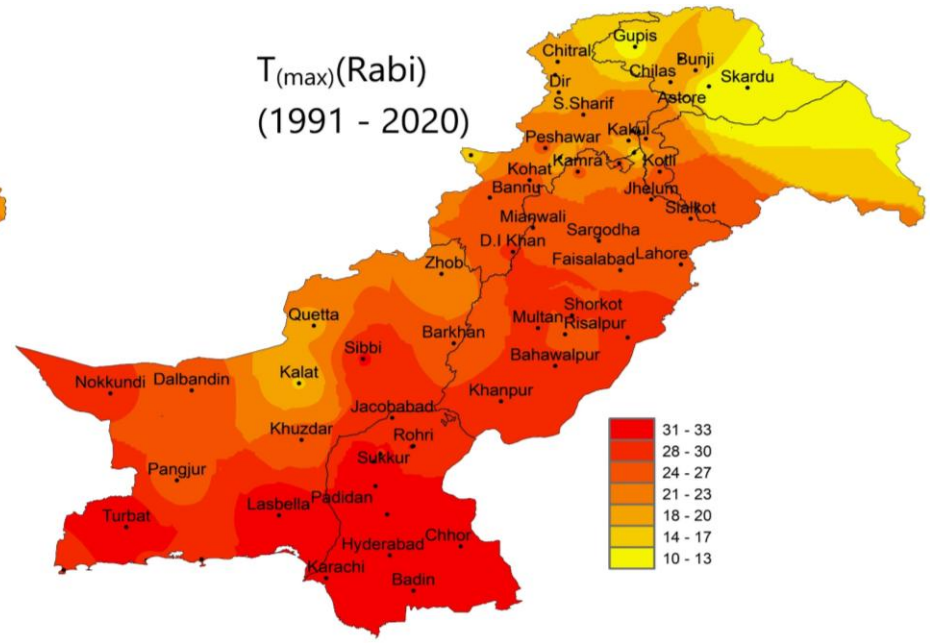

AGRO-CLIMATE OF PAKISTAN (1991-2020)

$T_{(min)}$ (Kharif)
(1991-2020)

$T_{(min)}$ (Rabi)
(1991-2020)

$T_{(min)}$ (Monsoon)
(1991-2020)

$T_{(min)}$ (Annual)
(1991-2020)

$T_{(max)}$ (Kharif)
(1991 - 2020)

$T_{(max)}$ (Rabi)
(1991 - 2020)

$T_{(max)}$ (Monsoon)
(1991-2020)

$T_{(max)}$ (Annual)
(1991-2020)

Rainfall(mm)(Kharif)
(1991 - 2020)

Rainfall(mm)(Rabi)
(1991 - 2020)

Rainfall(mm)(Monsoon)
(1991 - 2020)

Rainfall(mm)(Annual)
(1991 - 2020)