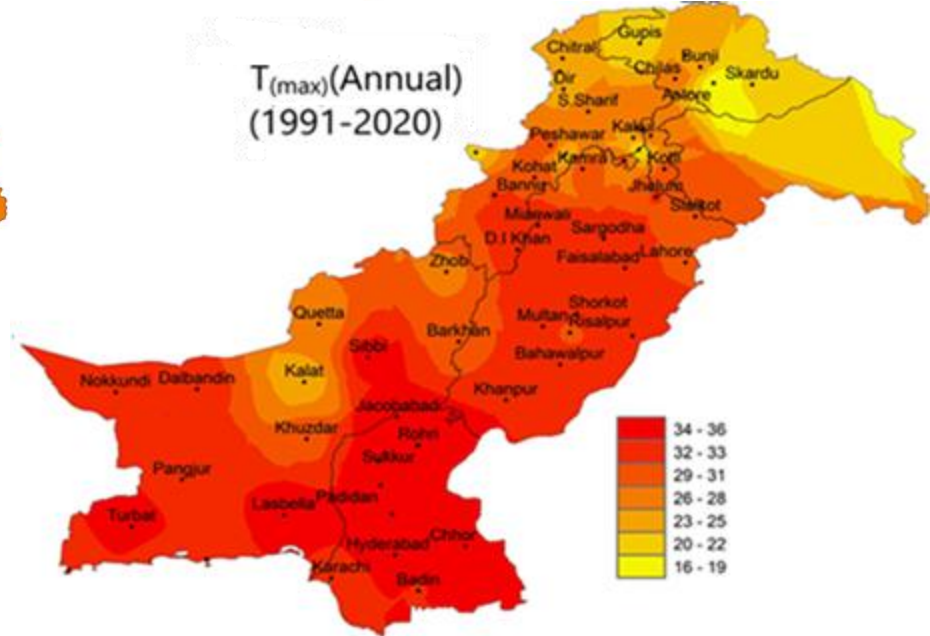

AGRO-CLIMATE OF PAKISTAN (1991-2020)

$T_{(min)}$ (Kharif)
(1991-2020)

$T_{(min)}$ (Rabi)
(1991-2020)

$T_{(min)}$ (Monsoon)
(1991-2020)

$T_{(min)}$ (Annual)
(1991-2020)

$T_{(max)}$ (Kharif)
(1991 - 2020)

$T_{(max)}$ (Rabi)
(1991 - 2020)

$T_{(max)}$ (Monsoon)
(1991-2020)

$T_{(max)}$ (Annual)
(1991-2020)

Rainfall(mm)(Kharif)
(1991 - 2020)

Rainfall(mm)(Rabi)
(1991 - 2020)

Rainfall(mm)(Monsoon)
(1991 - 2020)

Rainfall(mm)(Annual)
(1991 - 2020)