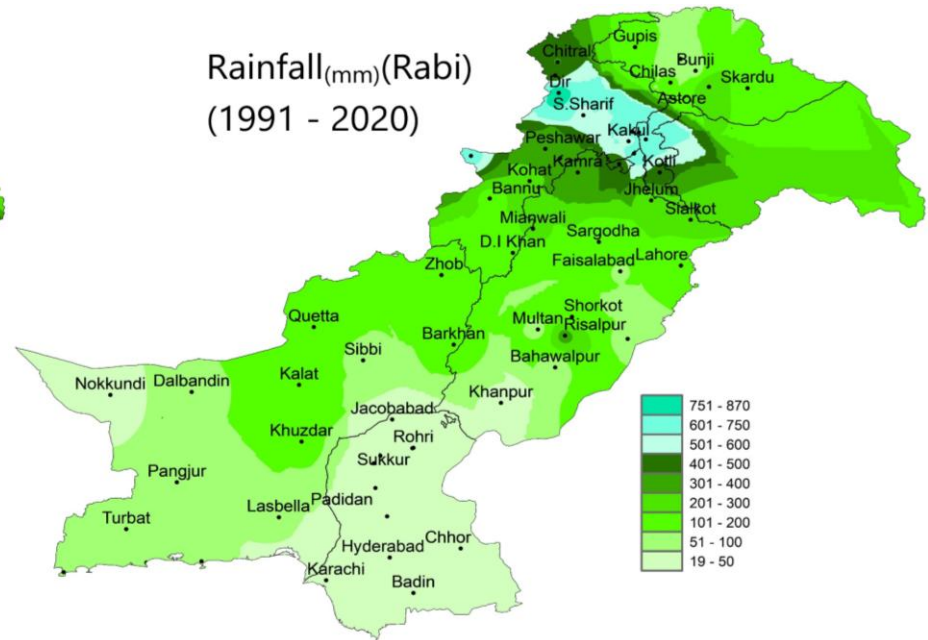

$T_{(max)}$ (Monsoon)
(1991-2020)

$T_{(max)}$ (Annual)
(1991-2020)

Rainfall(mm)(Kharif)
(1991 - 2020)

Rainfall(mm)(Rabi)
(1991 - 2020)

Rainfall(mm)(Monsoon)
(1991 - 2020)

Rainfall(mm)(Annual)
(1991 - 2020)