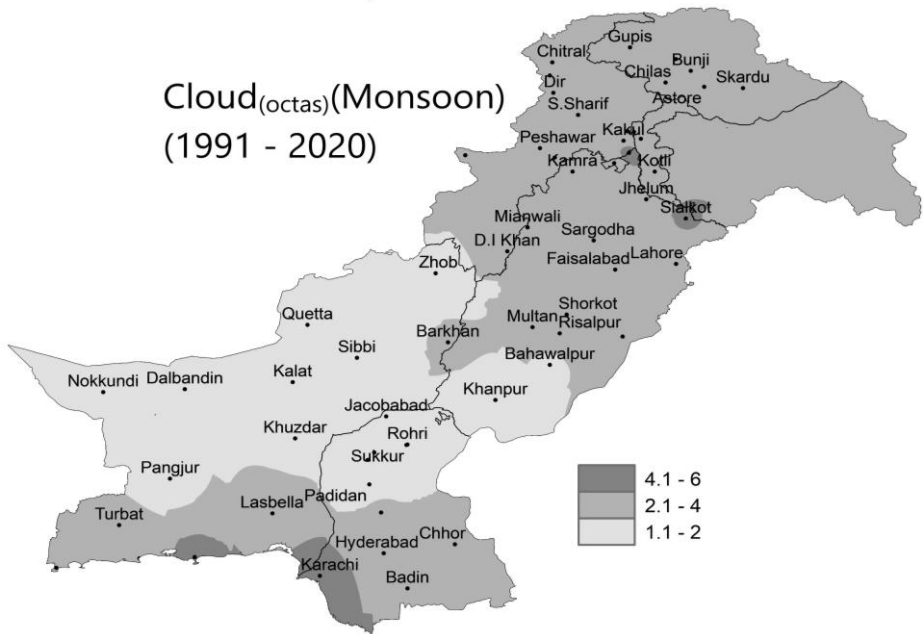

$T_{(max)}$ (Monsoon)
(1991-2020)

$T_{(max)}$ (Annual)
(1991-2020)

Rainfall(mm)(Kharif)
(1991 - 2020)

Rainfall(mm)(Rabi)
(1991 - 2020)

Rainfall(mm)(Monsoon)
(1991 - 2020)

Rainfall(mm)(Annual)
(1991 - 2020)

ETo(mm/day)(Annual)
(1991 - 2020)

Cloud_(octas)(Kharif)
(1991 - 2020)

Cloud_(octas)(Rabi)
(1991 - 2020)

Cloud_(octas)(Monsoon)
(1991 - 2020)

Cloud_(octas)(Annual)
(1991 - 2020)