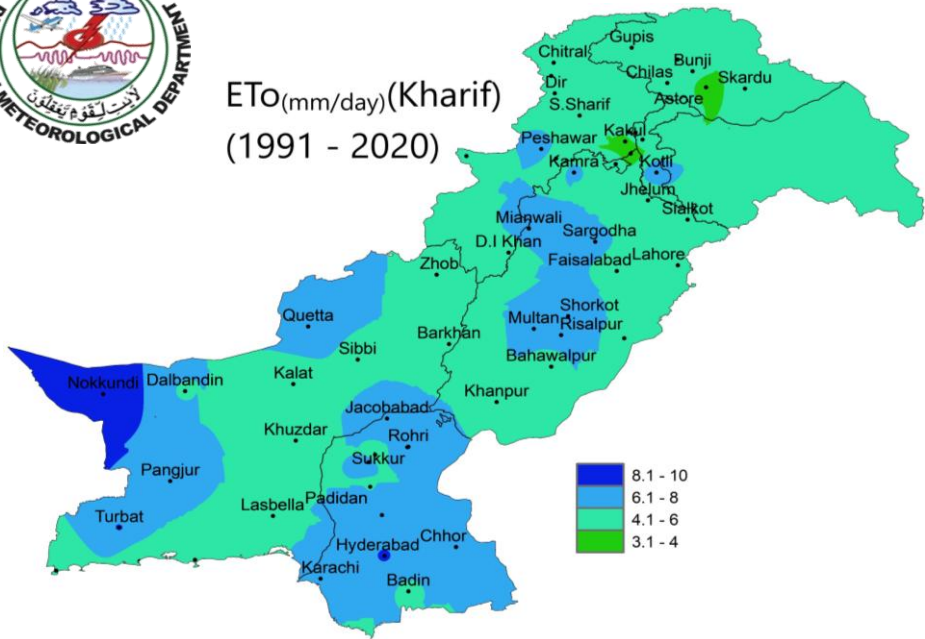

AGRO-CLIMATE OF PAKISTAN (1991-2020)

$T_{(min)}$ (Kharif)
(1991-2020)

$T_{(min)}$ (Rabi)
(1991-2020)

$T_{(min)}$ (Monsoon)
(1991-2020)

$T_{(min)}$ (Annual)
(1991-2020)

$T_{(max)}$ (Kharif)
(1991 - 2020)

$T_{(max)}$ (Rabi)
(1991 - 2020)

$T_{(max)}$ (Monsoon)
(1991-2020)

$T_{(max)}$ (Annual)
(1991-2020)

Rainfall(mm)(Kharif)
(1991 - 2020)

Rainfall(mm)(Rabi)
(1991 - 2020)

Rainfall(mm)(Monsoon)
(1991 - 2020)

Rainfall(mm)(Annual)
(1991 - 2020)

RH(%) (Kharif)
(1991 - 2020)

RH(%) (Rabi)
(1991 - 2020)

RH(%) (Monsoon)
(1991 - 2020)

RH(%) (Annual)
(1991 - 2020)

ETo(mm/day)(Kharif)
(1991 - 2020)

ETo(mm/day)(Rabi)
(1991 - 2020)

ETo(mm/day)(Monsoon)
(1991 - 2020)

ETo(mm/day)(Annual)
(1991 - 2020)

Cloud_(octas)(Kharif)
(1991 - 2020)

Cloud_(octas)(Rabi)
(1991 - 2020)

Cloud_(octas)(Monsoon)
(1991 - 2020)

Cloud_(octas)(Annual)
(1991 - 2020)