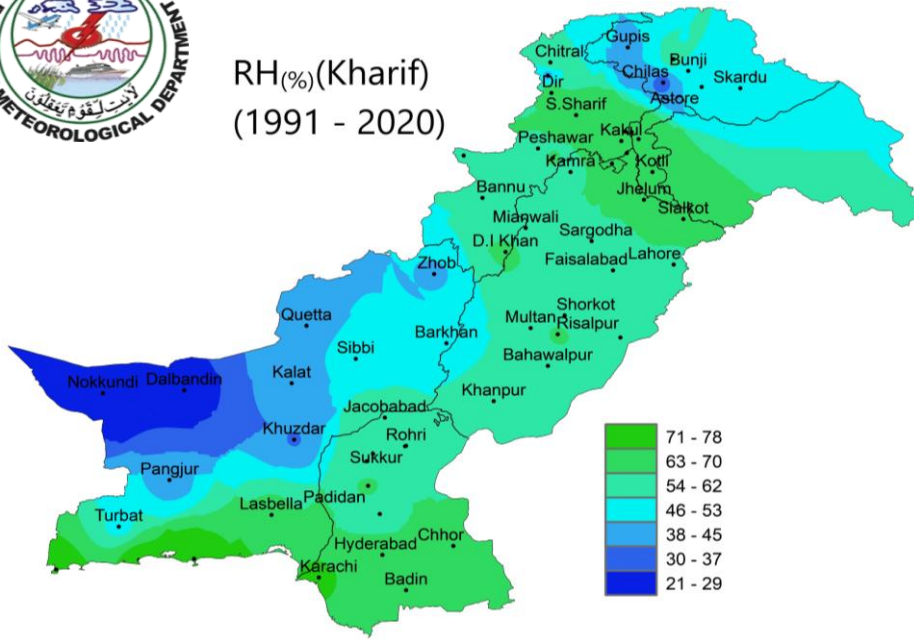

AGRO-CLIMATE OF PAKISTAN (1991-2020)

$T_{(min)}$ (Kharif)
(1991-2020)

$T_{(min)}$ (Rabi)
(1991-2020)

$T_{(min)}$ (Monsoon)
(1991-2020)

$T_{(min)}$ (Annual)
(1991-2020)

$T_{(max)}$ (Kharif)
(1991 - 2020)

$T_{(max)}$ (Rabi)
(1991 - 2020)

$T_{(max)}$ (Monsoon)
(1991-2020)

$T_{(max)}$ (Annual)
(1991-2020)

Rainfall(mm)(Kharif)
(1991 - 2020)

Rainfall(mm)(Rabi)
(1991 - 2020)

Rainfall(mm)(Monsoon)
(1991 - 2020)

Rainfall(mm)(Annual)
(1991 - 2020)

RH(%) (Kharif)
(1991 - 2020)

RH(%) (Rabi)
(1991 - 2020)

RH(%) (Monsoon)
(1991 - 2020)

RH(%) (Annual)
(1991 - 2020)

ETo(mm/day)(Kharif)
(1991 - 2020)

ETo(mm/day)(Rabi)
(1991 - 2020)

ETo(mm/day)(Monsoon)
(1991 - 2020)

ETo(mm/day)(Annual)
(1991 - 2020)

Cloud_(octas)(Kharif)
(1991 - 2020)

Cloud_(octas)(Rabi)
(1991 - 2020)

Cloud_(octas)(Monsoon)
(1991 - 2020)

Cloud_(octas)(Annual)
(1991 - 2020)