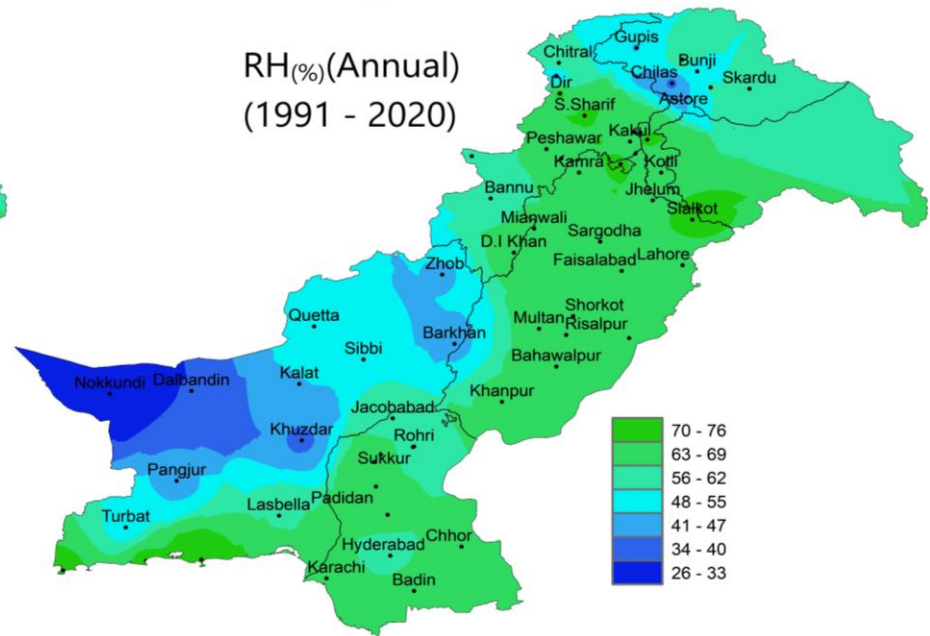

$T_{(max)}$ (Monsoon)
(1991-2020)

$T_{(max)}$ (Annual)
(1991-2020)

Rainfall(mm)(Kharif)
(1991 - 2020)

Rainfall(mm)(Rabi)
(1991 - 2020)

Rainfall(mm)(Monsoon)
(1991 - 2020)

Rainfall(mm)(Annual)
(1991 - 2020)

RH(%) (Kharif)
(1991 - 2020)

RH(%) (Rabi)
(1991 - 2020)

RH(%) (Monsoon)
(1991 - 2020)

RH(%) (Annual)
(1991 - 2020)

ETo(mm/day)(Kharif)
(1991 - 2020)

ETo(mm/day)(Rabi)
(1991 - 2020)

ETo(mm/day)(Monsoon)
(1991 - 2020)

ETo(mm/day)(Annual)
(1991 - 2020)

Cloud_(octas)(Kharif)
(1991 - 2020)

Cloud_(octas)(Rabi)
(1991 - 2020)

Cloud_(octas)(Monsoon)
(1991 - 2020)

Cloud_(octas)(Annual)
(1991 - 2020)