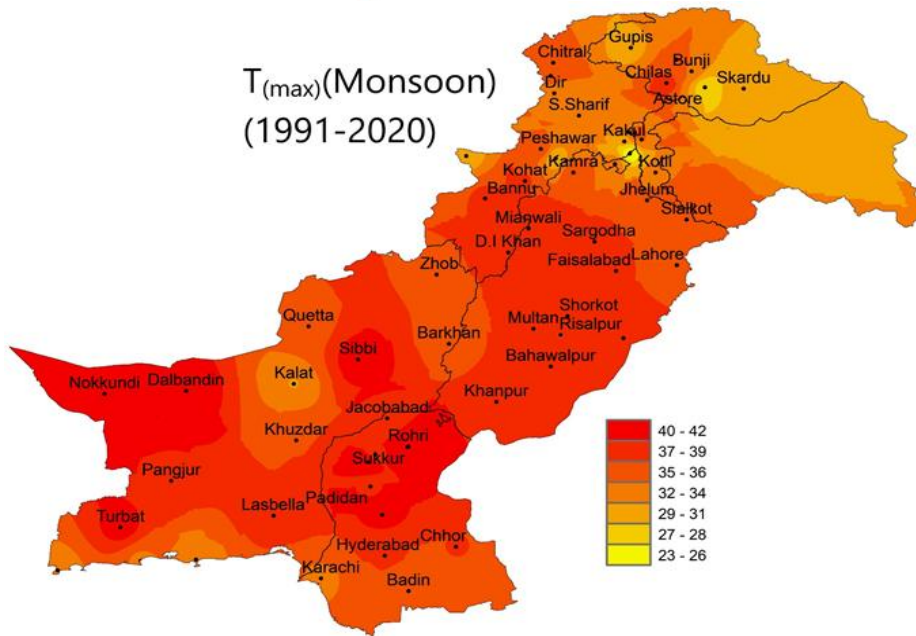

AGRO-CLIMATE OF PAKISTAN (1991-2020)

$T_{(min)}$ (Kharif)
(1991-2020)

$T_{(min)}$ (Rabi)
(1991-2020)

$T_{(min)}$ (Monsoon)
(1991-2020)

$T_{(min)}$ (Annual)
(1991-2020)

$T_{(max)}$ (Kharif)
(1991 - 2020)

$T_{(max)}$ (Rabi)
(1991 - 2020)

$T_{(max)}$ (Monsoon)
(1991-2020)

$T_{(max)}$ (Annual)
(1991-2020)

Rainfall(mm)(Kharif)
(1991 - 2020)

Rainfall(mm)(Rabi)
(1991 - 2020)

Rainfall(mm)(Monsoon)
(1991 - 2020)

Rainfall(mm)(Annual)
(1991 - 2020)