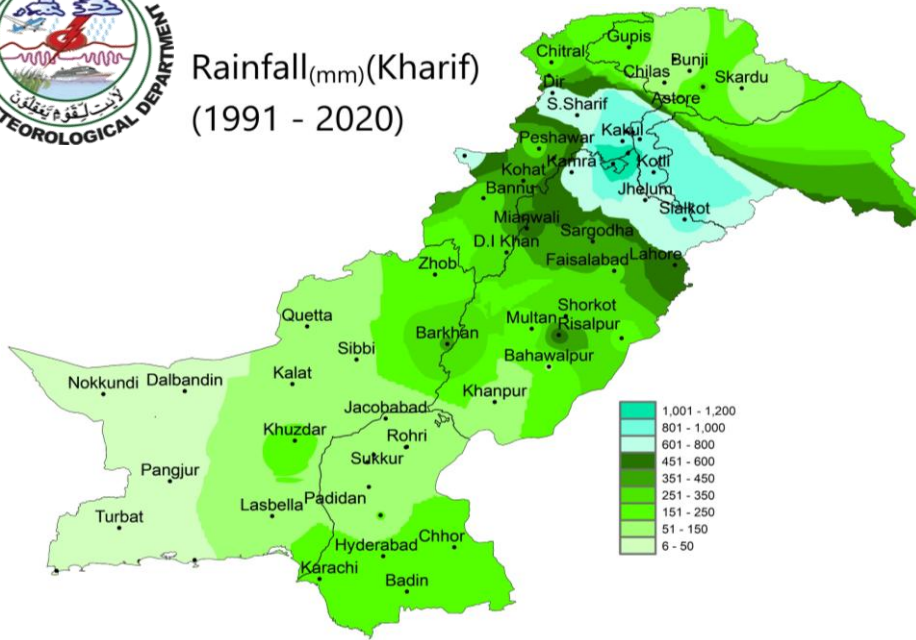

AGRO-CLIMATE OF PAKISTAN (1991-2020)

$T_{(min)}$ (Kharif)
(1991-2020)

$T_{(min)}$ (Rabi)
(1991-2020)

$T_{(min)}$ (Monsoon)
(1991-2020)

$T_{(min)}$ (Annual)
(1991-2020)

$T_{(max)}$ (Kharif)
(1991 - 2020)

$T_{(max)}$ (Rabi)
(1991 - 2020)

$T_{(max)}$ (Monsoon)
(1991-2020)

$T_{(max)}$ (Annual)
(1991-2020)

Rainfall(mm)(Kharif)
(1991 - 2020)

Rainfall(mm)(Rabi)
(1991 - 2020)

Rainfall(mm)(Monsoon)
(1991 - 2020)

Rainfall(mm)(Annual)
(1991 - 2020)

RH(%) (Kharif)
(1991 - 2020)

RH(%) (Rabi)
(1991 - 2020)

RH(%) (Monsoon)
(1991 - 2020)

RH(%) (Annual)
(1991 - 2020)

ETo(mm/day)(Kharif)
(1991 - 2020)

ETo(mm/day)(Rabi)
(1991 - 2020)

ETo(mm/day)(Monsoon)
(1991 - 2020)