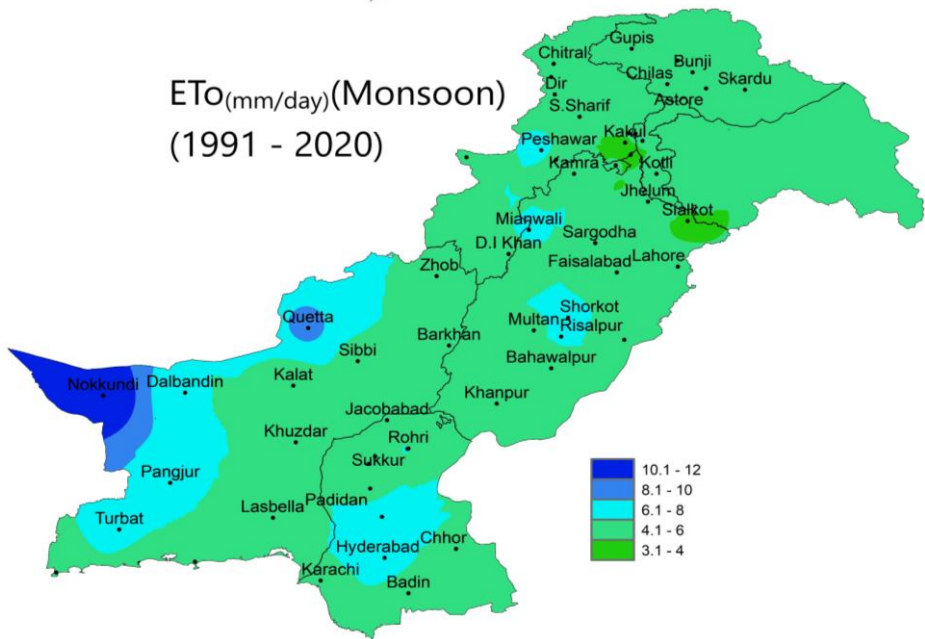

$T_{(max)}$ (Monsoon)
(1991-2020)

$T_{(max)}$ (Annual)
(1991-2020)

Rainfall(mm)(Kharif)
(1991 - 2020)

Rainfall(mm)(Rabi)
(1991 - 2020)

Rainfall(mm)(Monsoon)
(1991 - 2020)

Rainfall(mm)(Annual)
(1991 - 2020)

RH(%) (Kharif)
(1991 - 2020)

RH(%) (Rabi)
(1991 - 2020)

RH(%) (Monsoon)
(1991 - 2020)

RH(%) (Annual)
(1991 - 2020)

ETo(mm/day)(Kharif)
(1991 - 2020)

ETo(mm/day)(Rabi)
(1991 - 2020)

ETo(mm/day)(Monsoon)
(1991 - 2020)

ETo(mm/day)(Annual)
(1991 - 2020)

Cloud_(octas)(Kharif)
(1991 - 2020)

Cloud_(octas)(Rabi)
(1991 - 2020)

Cloud_(octas)(Monsoon)
(1991 - 2020)

Cloud_(octas)(Annual)
(1991 - 2020)