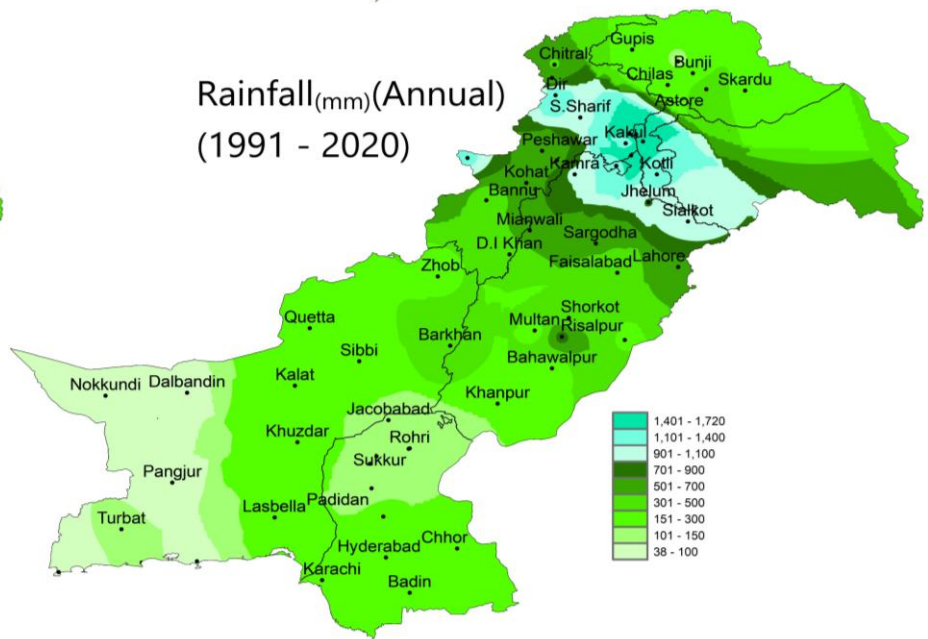

AGRO-CLIMATE OF PAKISTAN (1991-2020)

$T_{(min)}$ (Kharif)
(1991-2020)

$T_{(min)}$ (Rabi)
(1991-2020)

$T_{(min)}$ (Monsoon)
(1991-2020)

$T_{(min)}$ (Annual)
(1991-2020)

$T_{(max)}$ (Kharif)
(1991 - 2020)

$T_{(max)}$ (Rabi)
(1991 - 2020)

$T_{(max)}$ (Monsoon)
(1991-2020)

$T_{(max)}$ (Annual)
(1991-2020)

Rainfall(mm)(Kharif)
(1991 - 2020)

Rainfall(mm)(Rabi)
(1991 - 2020)

Rainfall(mm)(Monsoon)
(1991 - 2020)

Rainfall(mm)(Annual)
(1991 - 2020)